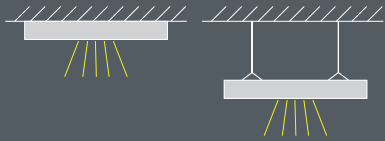

### AREA OF USE

The VANDA LED UGR<19 luminaire is designed for general and accent lighting applications, including reception counters, offices, public institutions, hotels, and other commercial environments. It is available in individual and system-mountable versions.

### BASE MATERIAL

**Housing of the luminaire:** extruded aluminum profile, powder painted for the required color.

**Diffuser:** polycarbonate (PC), in black or white color.

**LED lens:** clear PMMA lens.

### INSTALLATION

Luminaires can be mounted onto the ceiling or suspended.

Ordering code	Product name	LED Modules Lumen output (lm)	LED Modules Efficiency (lm/W)	LED Modules Lumen output (lm)	LED Modules Efficiency (lm/W)	LED Modules Power (W)	Power consumption (W)	A (mm)	B (mm)	C (mm)	D (mm)	E (mm)	Unit Weight (kg)
60 307 128 5101	VANDA LED-128 UGR19	2850	190	2650	147	15	18	1160	60	77	1090	63	2,2
60 307 135 596	VANDA LED-135 UGR19	7100	169	6000	128	42	47	1440	60	77	1415	63	2,5