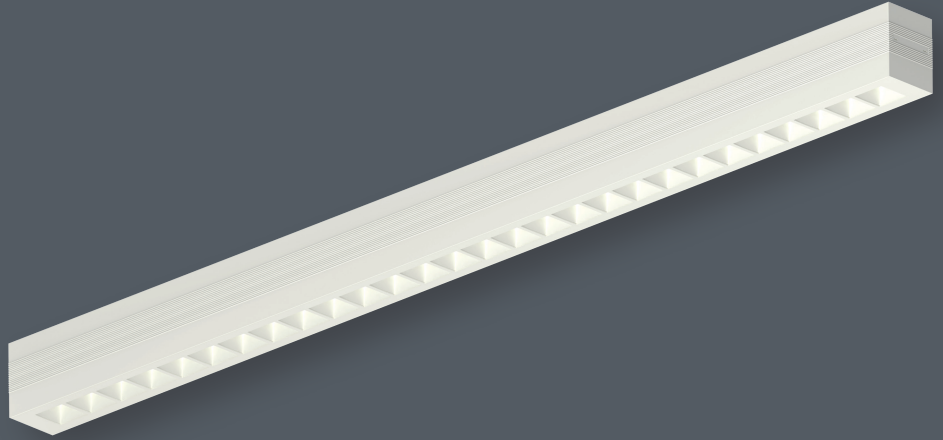

### AREA OF USE

The VANDA LED UGR<19 luminaire is designed for general and accent lighting applications, including reception counters, offices, public institutions, hotels, and other commercial environments. It is available in individual and system-mountable versions.

### BASE MATERIAL

**Housing of the luminaire:** extruded aluminum profile, powder painted for the required color.

**Diffuser:** polycarbonate (PC), in black or white color.

**LED lens:** clear PMMA lens.

**Lamp end:** ABS plastic.

### INSTALLATION

Luminaires can be mounted onto the ceiling or suspended.

Ordering code	Product name	LED Modules Lumen output (lm)	LED Modules Efficiency (lm/W)	LED Modules Lumen output (lm)	LED Modules Efficiency (lm/W)	LED Modules Power (W)	Power consumption (W)	A (mm)	B (mm)	C (mm)	D (mm)	E (mm)	Unit Weight (kg)
60 307 128 5101	VANDA LED-128 UGR19	2850	190	2650	147	15	18	1160	60	77	1090	63	2,2
60 307 135 596	VANDA LED-135 UGR19	7100	169	6000	128	42	47	1440	60	77	1415	63	2,5