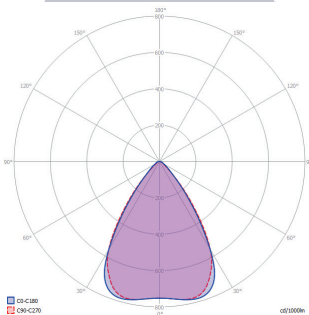

STSMK LED 60° VETÍTÉSI SZÖG