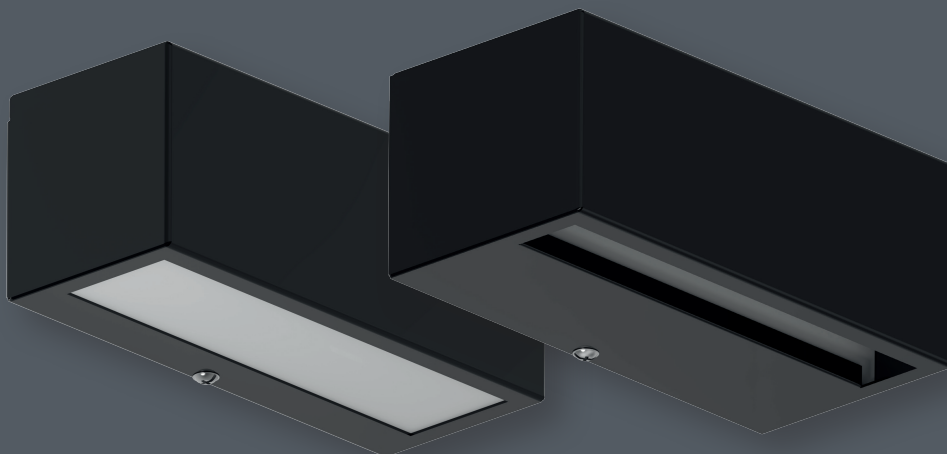

# STRUCTURA

## AREA OF USE

The STRUCTURA wall lamp, featuring a modern, minimalist design, fits elegantly into the appearance of any home. The fixture is suitable not only for indoor use but also for outdoor installation.

## MATERIAL

**Housing of the luminaire:** black color powder painted steel sheet.

**Diffuser:** opal polystyrene (PS).

## INSTALLATION

STRUCTURA luminaire can be mounted onto the wall.

Ordering code	Product name	Socket	A (mm)	B (mm)	C (mm)	D (mm)	Weight (kg)
60 000 000 6156	STRUCTURA DIREKT	E14	192	78	77	163	1,1
60 000 000 6155	STRUCTURA DIREKT / INDIREKT	E14	192	93	77	163	1,2