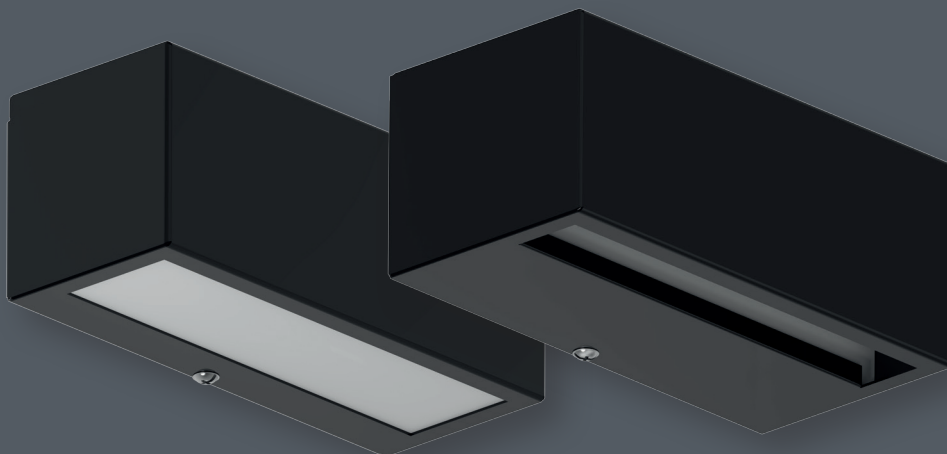

## AREA OF USE

The STRUCTURA wall lamp, featuring a modern, minimalist design, fits elegantly into the appearance of any home. The fixture is suitable not only for indoor use but also for outdoor installation.

## MATERIAL

**Housing of the luminaire:** powder painted steel sheet in black color.

**Diffuser:** opal polystyrene (PS).

## INSTALLATION

STRUCTURA luminaire can be mounted onto the wall.

## OPTIONS

The luminaire is also available in other colors.

Ordering code	Product name	Socket	A (mm)	B (mm)	C (mm)	D (mm)	Weight (kg)
60 000 000 6156	STRUCTURA DIREKT	E14	192	78	77	163	1,1
60 000 000 6155	STRUCTURA DIREKT / INDIREKT	E14	192	93	77	163	1,2