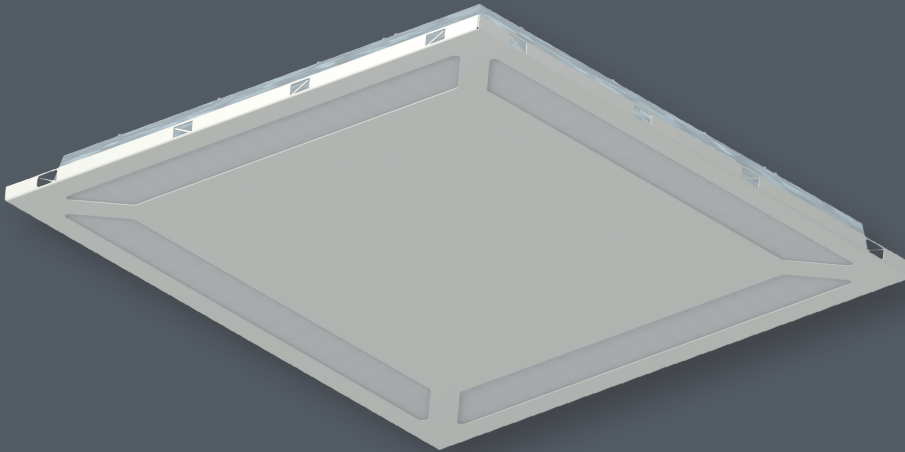

AERIA BELLA

www.simotrade.hu

AREA OF USE

The AERIA BELLA range is ideal for general-purpose lighting in apartments, offices, banks, hotels, public buildings, and corridors. Its prismatic lampshade surface ensures uniform, glare-free illumination, enhancing visual comfort in everyday environments.

BASE MATERIAL

Luminaire housing: steel sheet, powder painted in white color.

Reflector: prismatic polycarbonate (PC) and opal sheet.

INSTALLATION

The luminaires can be recessed into artificial ceiling.

warranty 5 year	LED	230V 50Hz	UGR <19	SDCM 3	CRI >80	CCT 4000K	IP 20	 80°		Ta 25°C	CE
------------------------------	------------	----------------------------	-----------------------------	-------------------------	-----------------------------	----------------------------	------------------------	-----------------------------------------------------------------------------------------------------	---------------------------------------------------------------------------------------	--------------------------	-----------

Ordering code	Product name	LED Modules Lumen output (lm)	LED Modules Efficiency (lm/W)	Lumen output (lm)	Efficiency (lm/W)	LED Modules Power (W)	Power consumption (W)	A (mm)	B (mm)	C (mm)	Unit Weight (kg)
60 125 236 502	AERIA BELLA-55	7610	200	4470	81	38	55	595	595	55	5,7